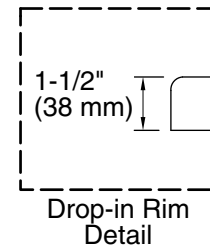

No change in measurements if connected with drain illustrated. (K-7272)

Technical Information

All product dimensions are nominal.

Installation:	Drop-in
Drain location:	End
Basin area, bottom:	50-3/8" x 19-5/8" (1280 mm x 498 mm)
Basin area, top:	57-5/16" x 24-1/16" (1456 mm x 611 mm)
Weight:	66 lbs (29.9 kg)
Minimum floor load:	44 lbs/ft ² (214.8 kg/m ²)
Water depth:	15-5/16" (389 mm)
Water capacity:	66 gal (249.8 L)
Cutout:	Drop-in, 64-1/2" x 30-1/2" (1638 mm x 775 mm)
Minimum flat for door:	2-3/16" (55 mm)