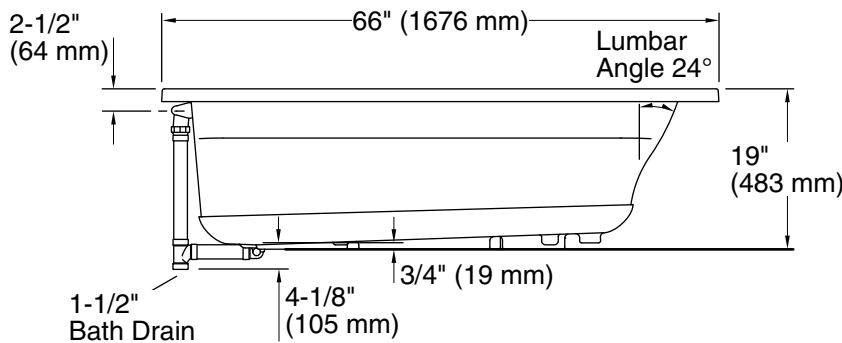

No change in measurements if connected with drain illustrated. (K-7272)

Technical Information

All product dimensions are nominal.

Installation:	Drop-in
Drain location:	End
Basin area, bottom:	50-3/8" x 19-5/8" (1280 mm x 498 mm)
Basin area, top:	57-5/16" x 24-1/16" (1456 mm x 611 mm)
Weight:	66 lbs (29.9 kg)
Minimum floor load:	44 lbs/ft ² (214.8 kg/m ²)
Water depth:	15-5/16" (389 mm)
Water capacity:	66 gal (249.8 L)
Cutout:	Drop-in, 64-1/2" x 30-1/2" (1638 mm x 775 mm)
Minimum flat for door:	2-3/16" (55 mm)