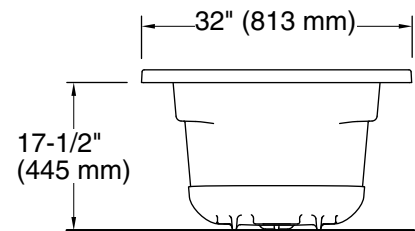

No change in measurements if connected with drain illustrated. (K-7272)

Technical Information

All product dimensions are nominal.

Installation:	Drop-in
Drain location:	End
Basin area, bottom:	50-3/8" x 19-5/8" (1280 mm x 498 mm)
Basin area, top:	57-5/16" x 24-1/16" (1456 mm x 611 mm)
Weight:	66 lbs (29.9 kg)
Minimum floor load:	44 lbs/ft ² (214.8 kg/m ²)
Water depth:	15-5/16" (389 mm)
Water capacity:	66 gal (249.8 L)
Cutout:	Drop-in, 64-1/2" x 30-1/2" (1638 mm x 775 mm)
Minimum flat for door:	2-3/16" (55 mm)

Notes

Measure your actual product for rough-in details.

Install this product according to the installation instructions.

The hot water supply should be 70% of the capacity of the bath or greater. Installations will vary.