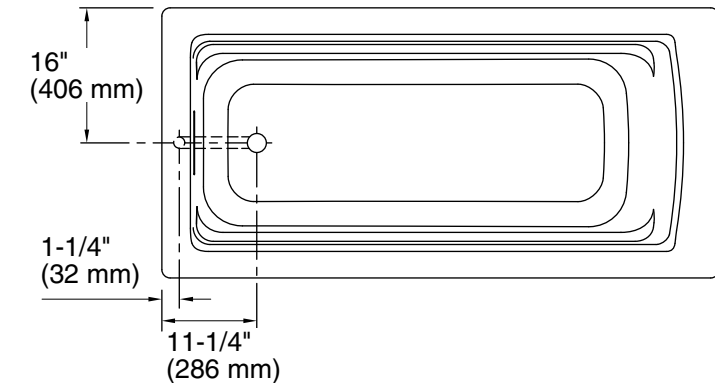

No change in measurements if connected with drain illustrated. (K-7272)

Technical Information

All product dimensions are nominal.

Installation:	Drop-in
Drain location:	End
Basin area, bottom:	50-3/8" x 19-5/8" (1280 mm x 498 mm)
Basin area, top:	57-5/16" x 24-1/16" (1456 mm x 611 mm)
Weight:	66 lbs (29.9 kg)
Minimum floor load:	44 lbs/ft ² (214.8 kg/m ²)
Water depth:	15-5/16" (389 mm)
Water capacity:	66 gal (249.8 L)
Cutout:	Drop-in, 64-1/2" x 30-1/2" (1638 mm x 775 mm)
Minimum flat for door:	2-3/16" (55 mm)